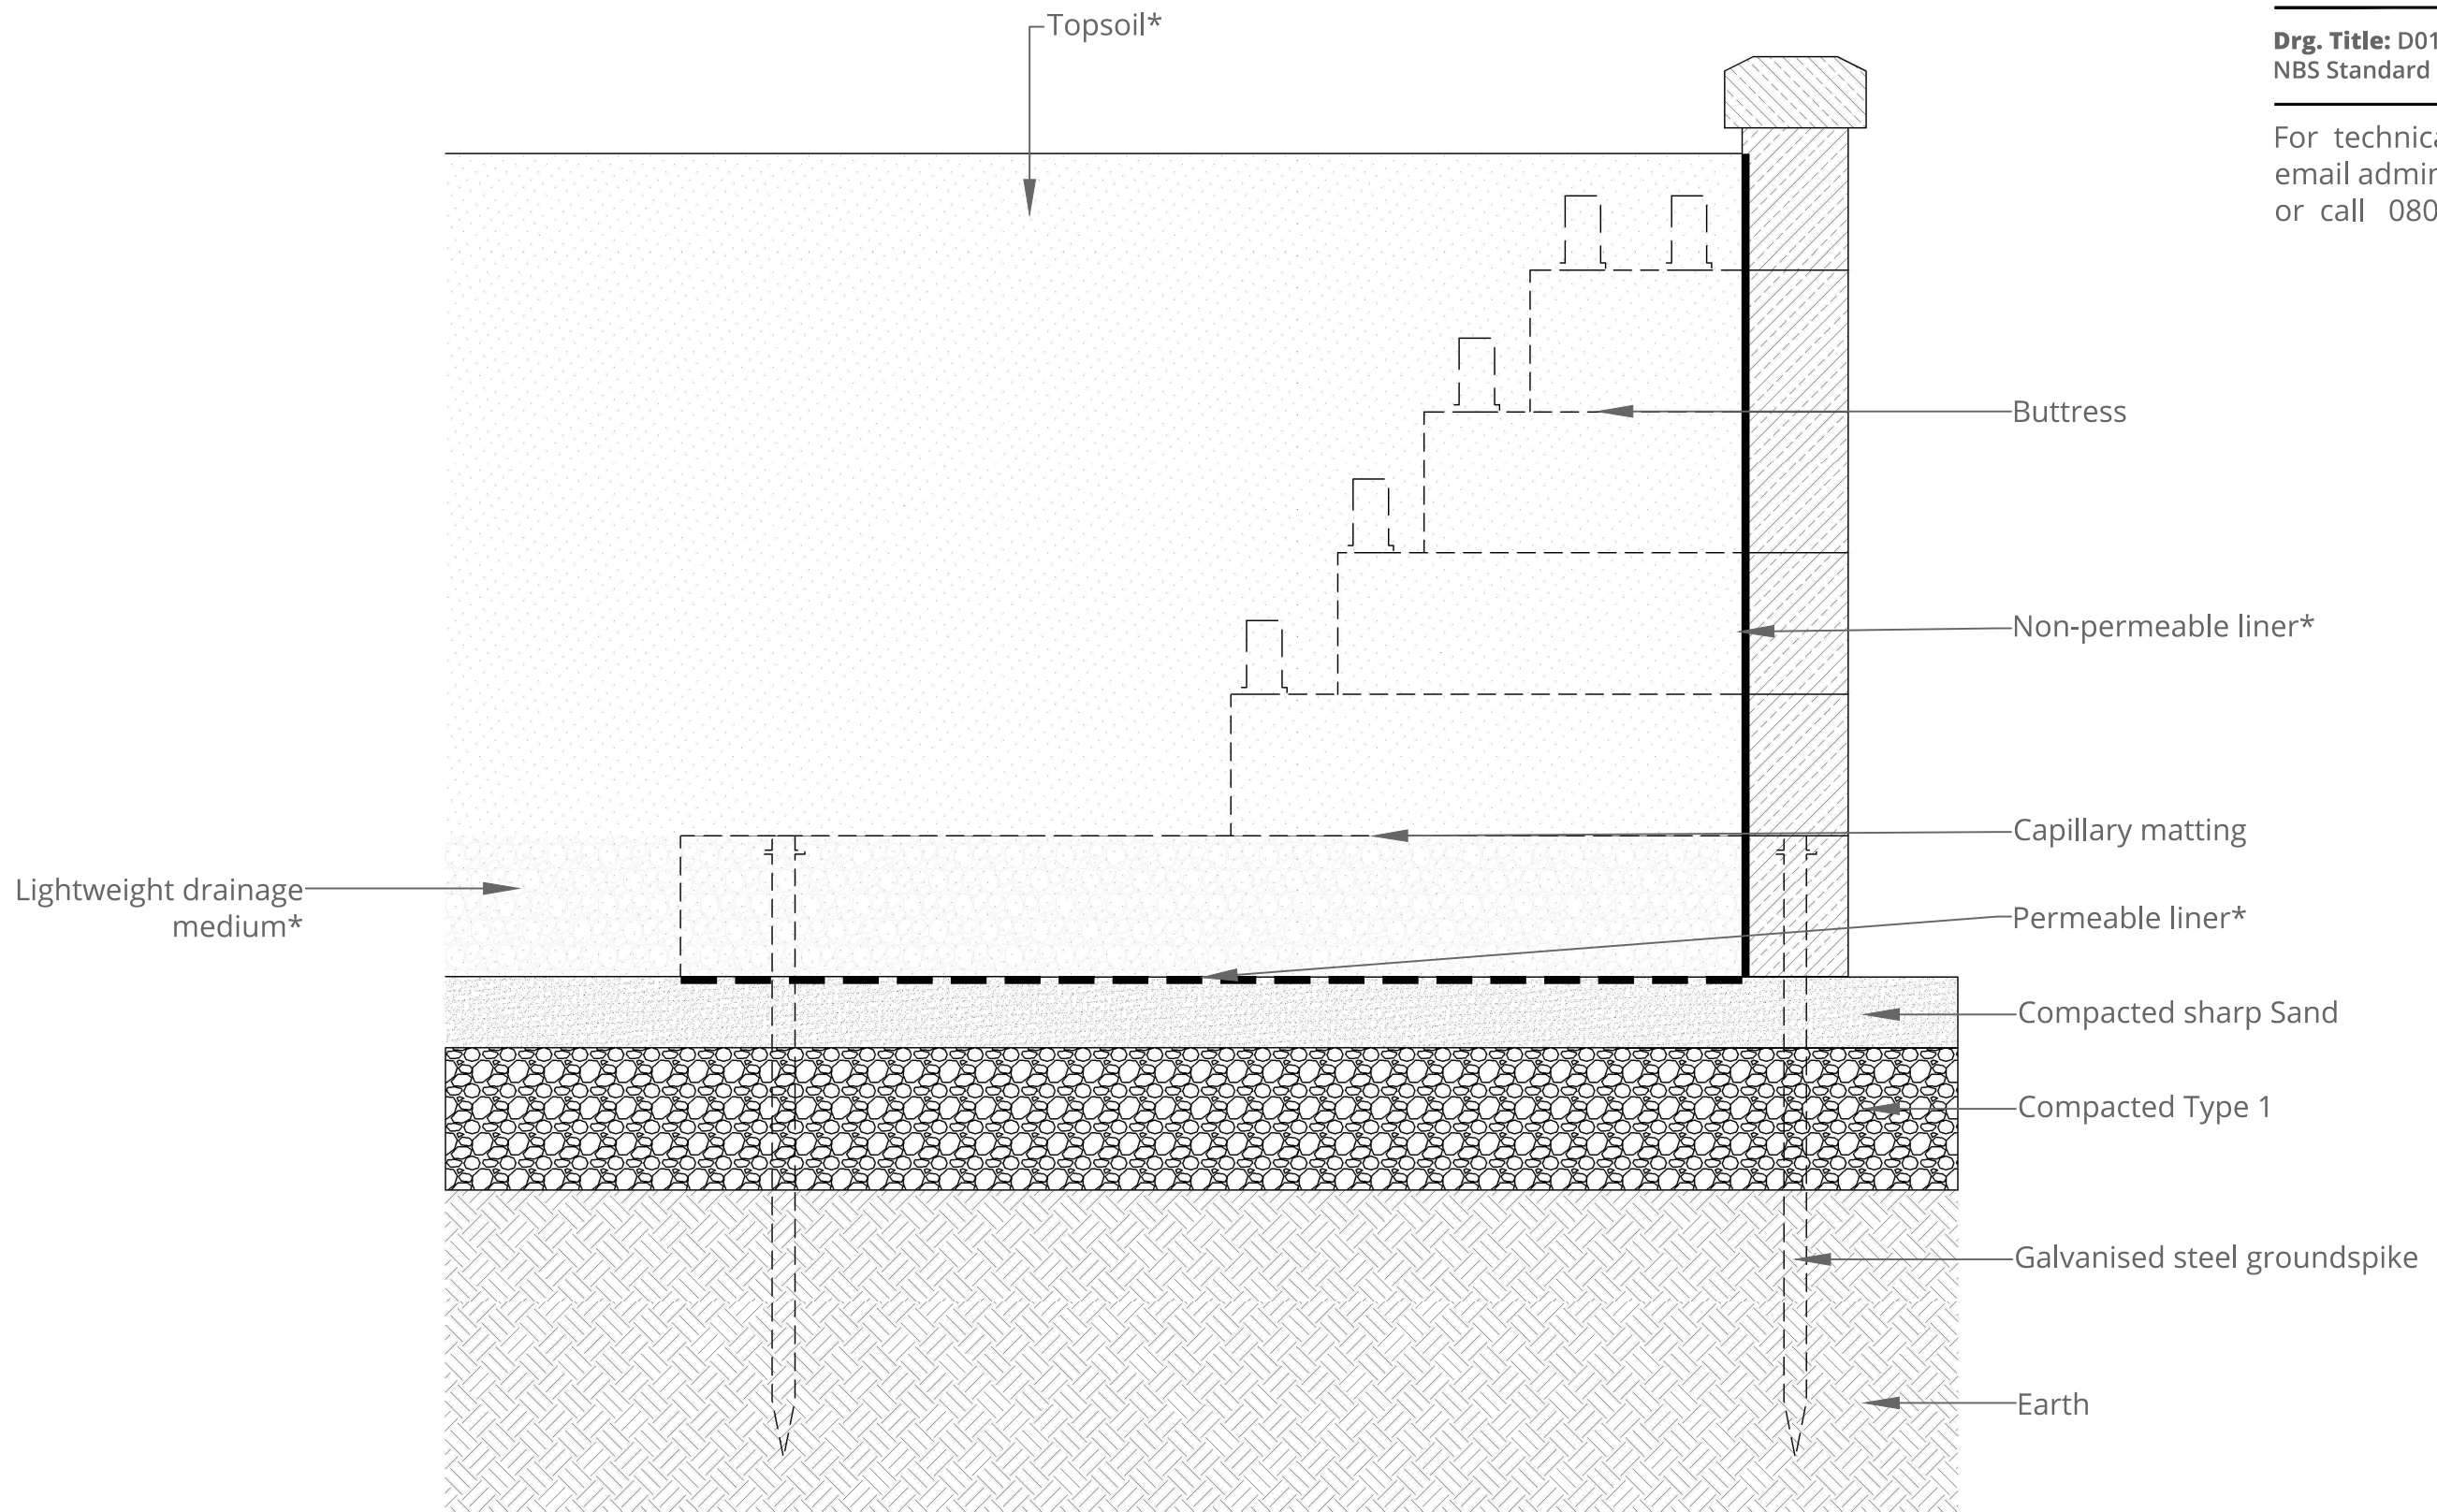

\*Contractors choice

**Dr. Title:** D012-01  
NBS Standard Raised Planter

For technical support please  
email [admin@woodblocx.co.uk](mailto:admin@woodblocx.co.uk)  
or call 0800 389 1420.

**NBS Standard Detail**